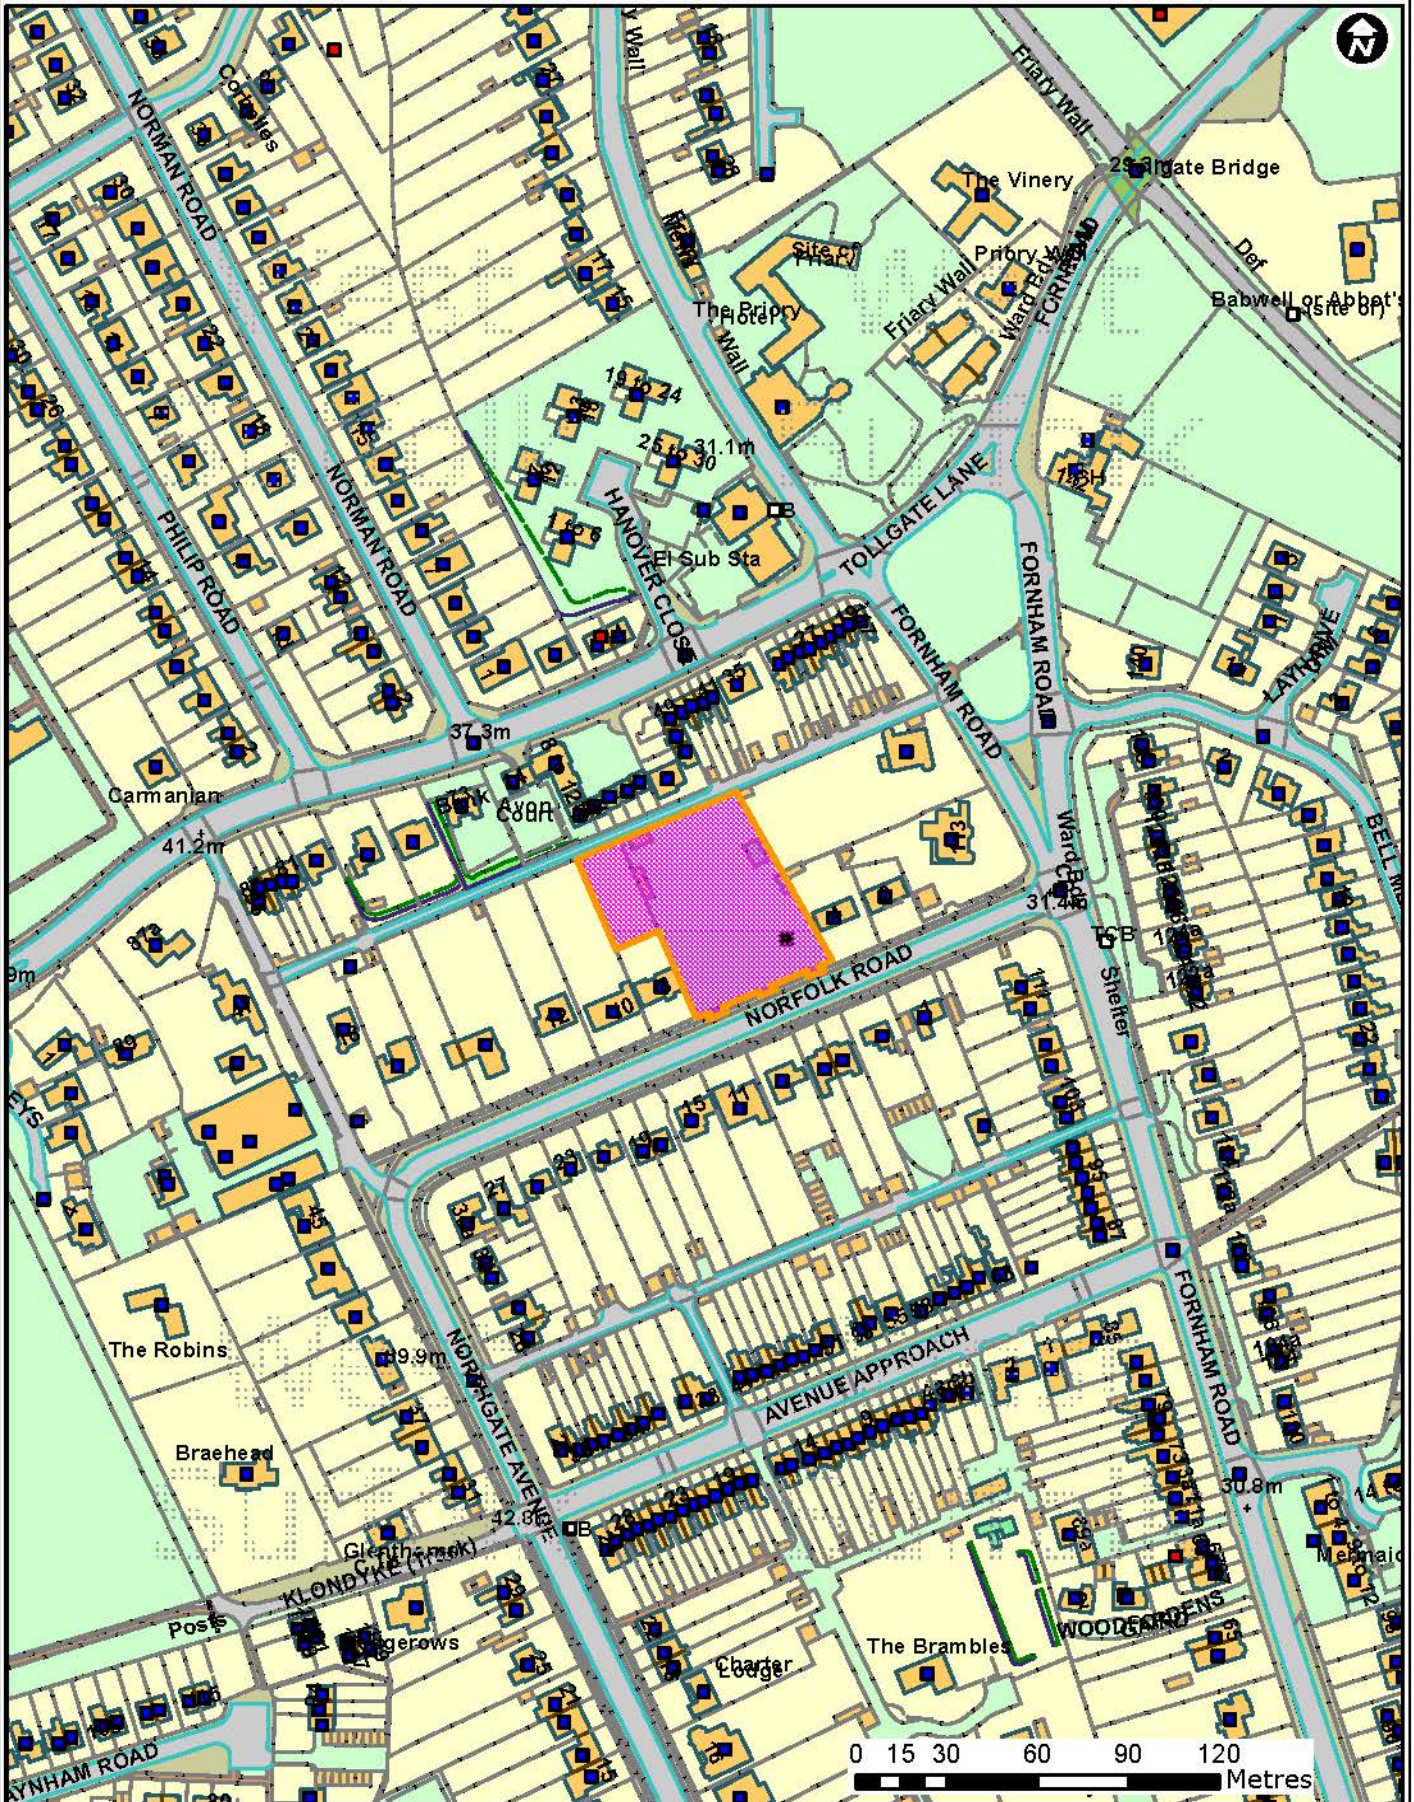

DC/15/2245/out

Land Between 4-8 Norfolk Road, Bury St Edmunds

Forest Heath • St Edmundsbury

West Suffolk
working together

© Crown Copyright and database rights 2015 Ordnance Survey 100019675/100023282. You are not permitted to copy, sub-license, distribute or sell any of this data to third parties in any form. Use of this data is subject to terms and conditions. See www.westsuffolk.gov.uk/disclaimer.cfm.

Scale: 1:2,500
Date: 11/02/2016